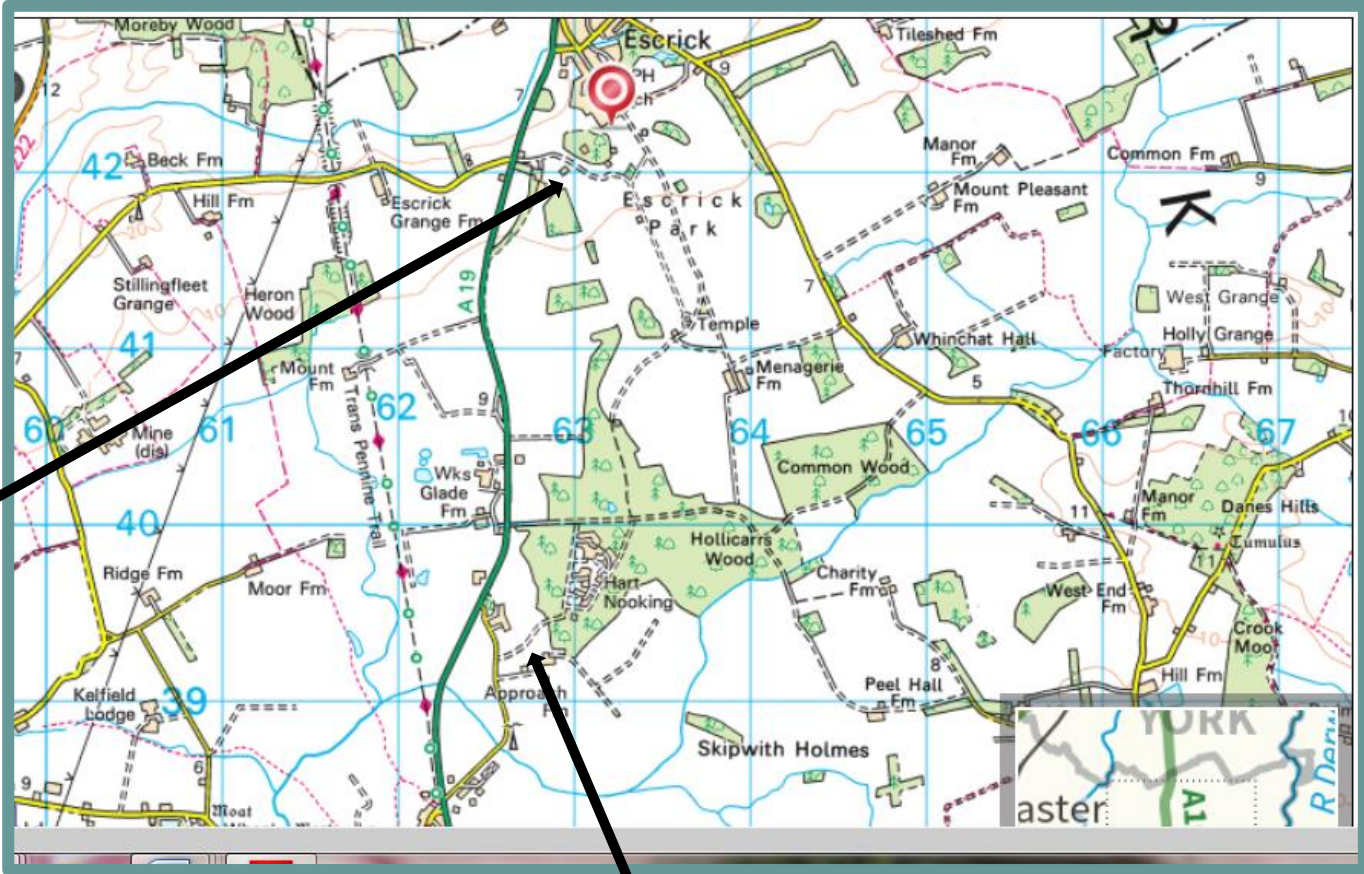

Directions to Three Haggas Wood-Meadow at The Hollicarrs, and also to The Little Annexe, Three Haggas Wood-Meadow's office.

**Office address:**

The Little Annexe  
at Eserick Estate Office;  
turn off the A19 and  
through the gates opposite  
the road to Stillingfleet.

**Post code: YO19 6EA**

**Approach road to Three Haggas Wood-Meadow:**

Turn off the A19 into York Road, signposted to *The Hollicarrs*, then take the first left into the *The Hollicarrs*, also marked by blue signs to the wood-meadow. **Post code: YO19 6ED**